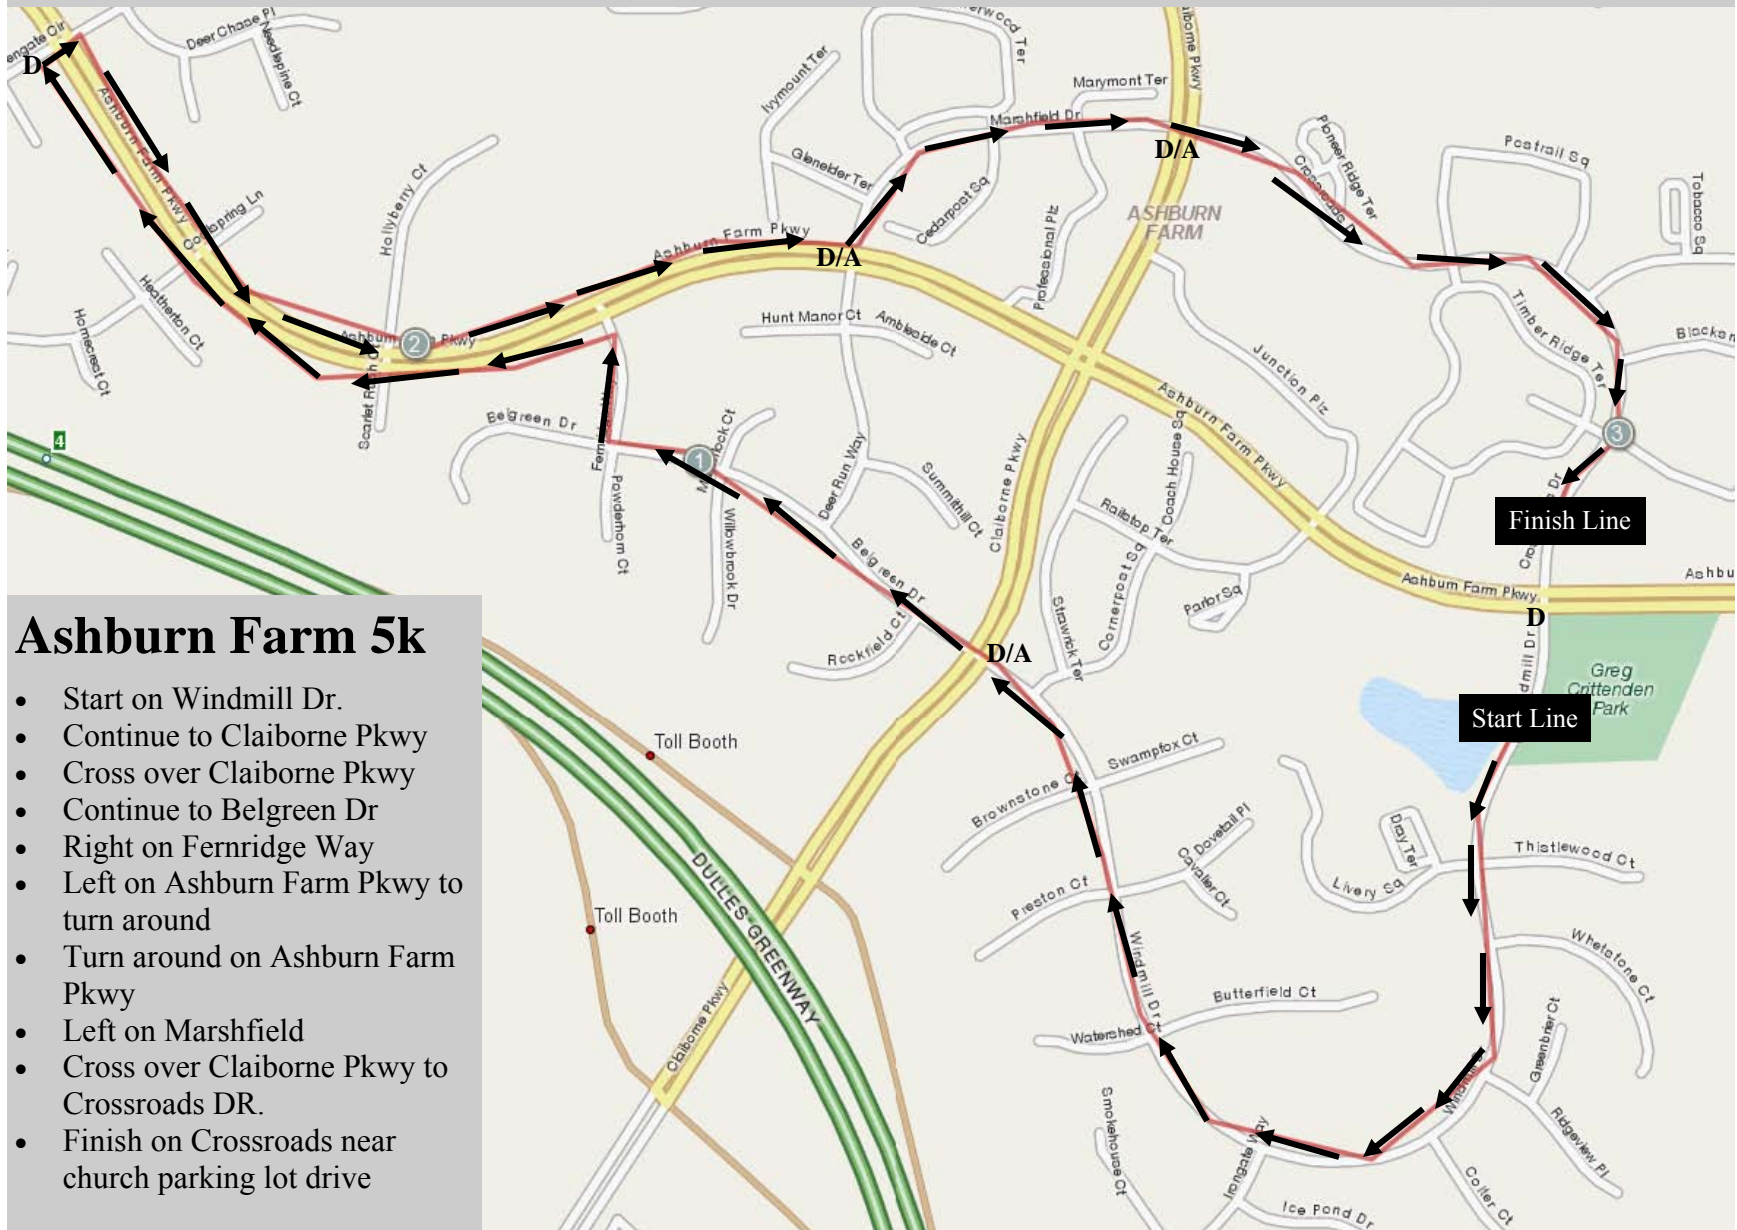

Ashburn Farm 5k

Ashburn Farm 5k

- Start on Windmill Dr.
- Continue to Claiborne Pkwy
- Cross over Claiborne Pkwy
- Continue to Belgreen Dr
- Right on Fernridge Way
- Left on Ashburn Farm Pkwy to turn around
- Turn around on Ashburn Farm Pkwy
- Left on Marshfield
- Cross over Claiborne Pkwy to Crossroads DR.
- Finish on Crossroads near church parking lot drive